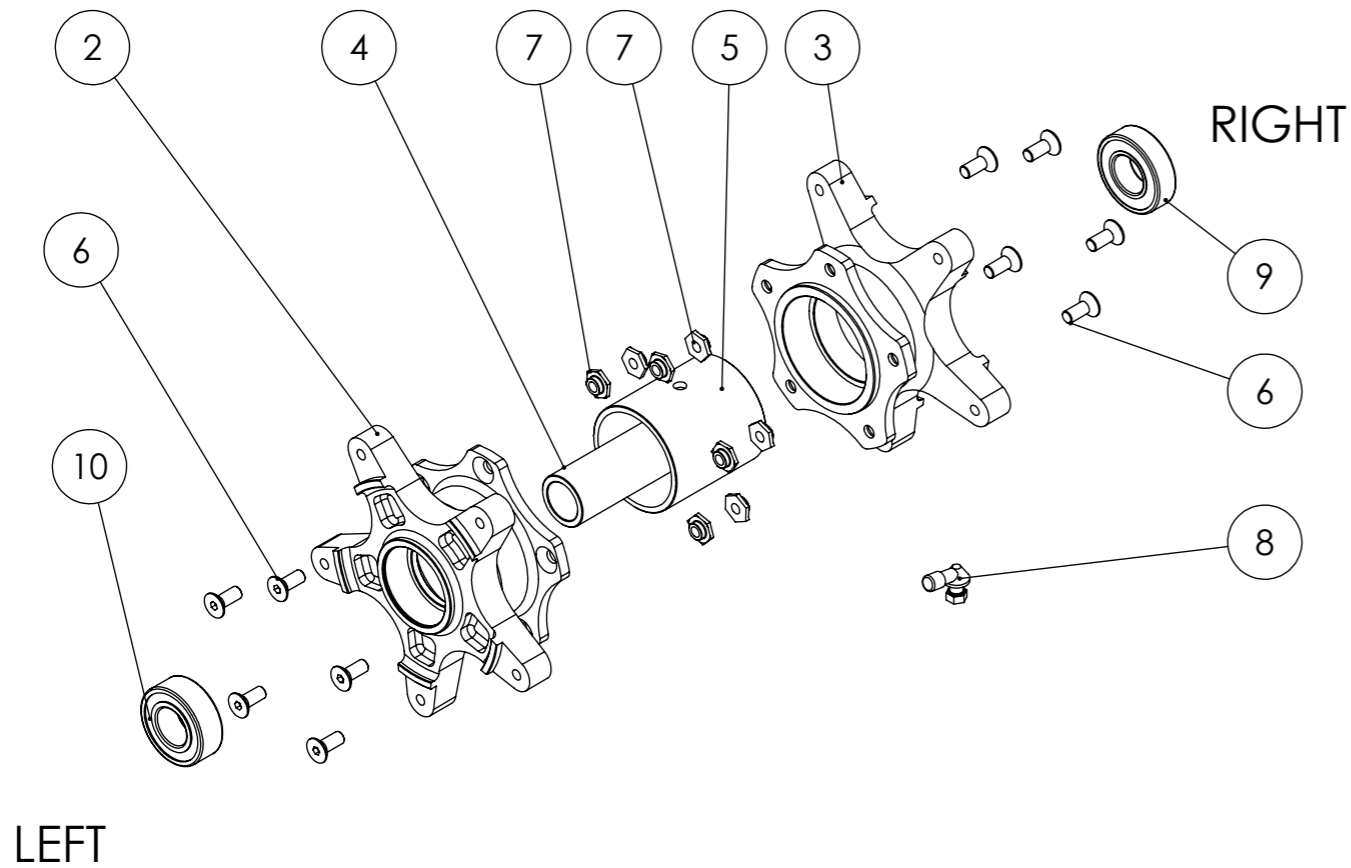

A-A (1 : 2)

blackstone TEK

Brock's Performance
 4064 E Patterson Rd
 Beavercreek, OH 45430
 TEL : 937-912-0054
 FAX: 937-912-0062

DESCRIPTION

HD Street Glide FW Assembly rev B

DRAWING NO:

33014-7000-16-000-B